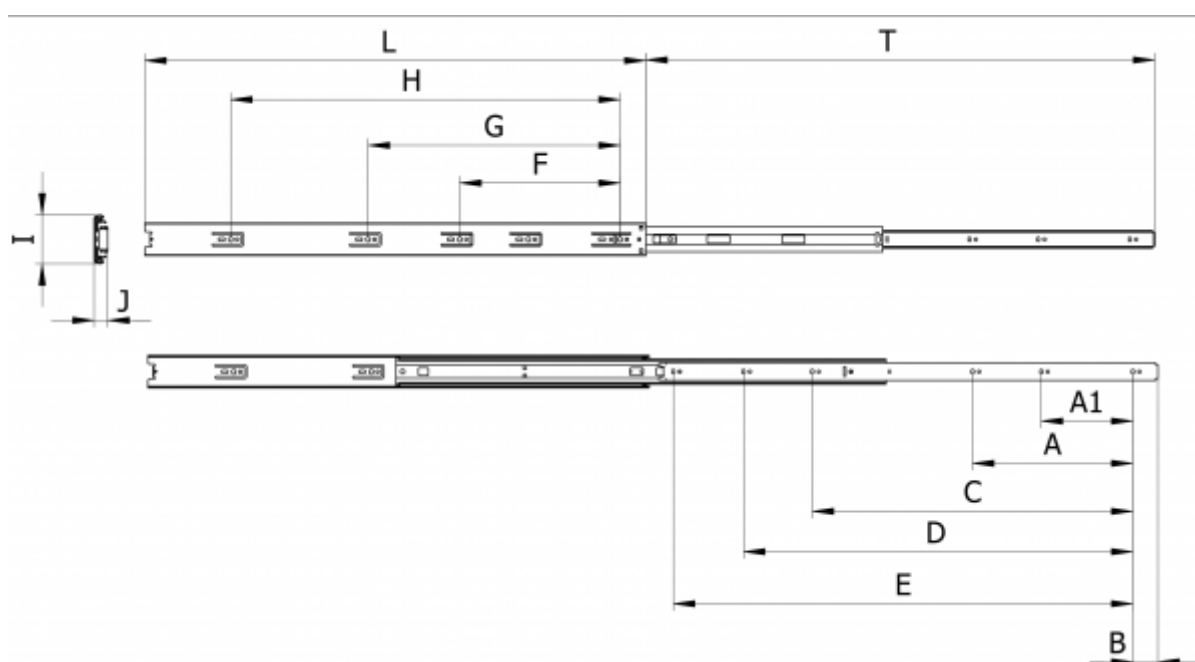

Article number: 11134035

Description: Thomas Regout Telescopic Slide 11134035 4608, 3-piece
Length 400 mm / load cap. 50 kg / extension 406 mm

Measures

A1 = -	H = -
AA = -	I = 45.4
B = 35	J = 12.7
C = -	L = 400
D = -	Load capacity = 50
E = 342	T = 406
F = 224	
G = 320	